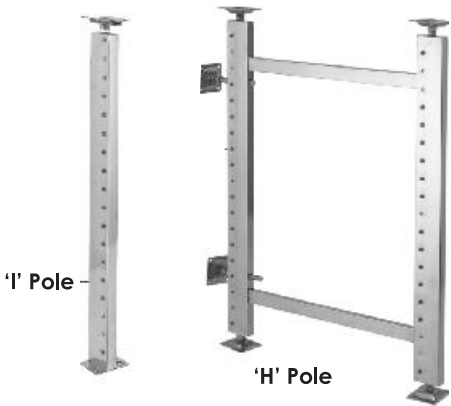

PULLOUT 2 SHELF

Width	Depth	Height
4	20	18
6	20	18
8	20	18
10	20	18

BASE MOUNTED PULLOUT 3 SHELF

Width	Depth	Height
4	20	21
6	20	21
8	20	21
10	20	21

CAROUSEL ¾ Round

Dia	Carcase
18	20 x 20
20	22 x 22
22	24 x 24
24	26 x 26
26	28 x 28
28	30 x 30
30	32 x 30

CABINET POLE SYSTEM

Size : 24", 27" | 3 inch Adjustable

S. CAROUSEL

Inner Car Case : 33 x 20 inches
 Height : 24" / 28"
 2 Shelves

Features

- Twin corner base cabinet & blind corner Swing-out system
- Makes blind corners accessible
- Unique swinging motion swivels both shelves out at the same time.
- Left or right hand use.
- Available with scalea silver powder - coated baskets
- Includes twin mechanism, 2 shelves, and instructions. Cabinet not included