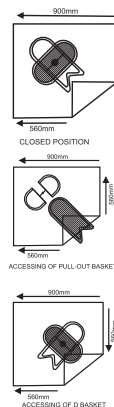

Bottle Fitment

SHEET PLAIN BASKET

Width	Depth	Height		
15	20	4	6	8
17	20	4	6	8
19	20	4	6	8
21	20	4	6	8

SHEET PLAIN BASKET

SHEET PLATE BASKET

BOTTLE / GLASS BASKET

Width	Depth	Height	
15	20	4	6
17	20	4	6
19	20	4	6
21	20	4	6

CABINET POLE SYSTEM

Size : 24", 27" | 3 inch Adjustable

S. CAROUSEL

Inner Car Case : 33 x 20 inches
 Height : 24" / 28"
 2 Shelves

Features

- Twin corner base cabinet & blind corner Swing-out system
- Makes blind corners accessible
- Unique swinging motion swivels both shelves out at the same time.
- Left or right hand use.
- Available with scalea silver powder - coated baskets
- Includes twin mechanism, 2 shelves, and instructions. Cabinet not included

UNIVERSAL MAGIC CORNER

Width (In Inches) : 26"
 Depth (In Inches) : 21"
 Height (In Inches) : 24"

Features

Compatible with right & left corners
 Maximum utilization of corner space
 Heavy in design to carry maximum load
 Chrome plated baskets annealed for stress relief.

MAGIC CAROUSEL

Inner Carousel
 (In Inches) : 34 x 34
 Height in inches : 24 - 28
 SS Basket : 6 Pcs.

Features

Maximum utilization of corner space
 fully accessible corner unit.
 Epoxy Coated frame.
 Evershine chromium plated basket.
 Height Adjustable upto 6 inches.
 Easy to install