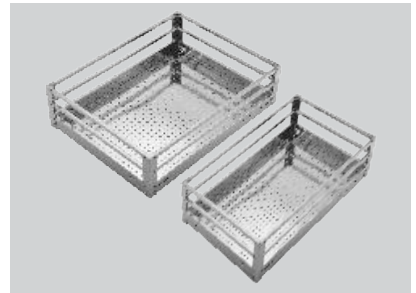

CABINET POLE SYSTEM

Size : 24", 27" | 3 inch Adjustable

S. CAROUSEL

Inner Car Case : 33 x 20 inches
 Height : 24" / 28"
 2 Shelves

Features

- Twin corner base cabinet & blind corner Swing-out system
- Makes blind corners accessible
- Unique swinging motion swivels both shelves out at the same time.
- Left or right hand use.
- Available with scalea silver powder - coated baskets
- Includes twin mechanism, 2 shelves, and instructions. Cabinet not included

UNIVERSAL MAGIC CORNER

Width (In Inches) : 26"
 Depth (In Inches) : 21"
 Height (In Inches) : 24"

Features

Compatible with right & left corners
 Maximum utilization of corner space
 Heavy in design to carry maximum load
 Chrome plated baskets annealed for stress relief.

MAGIC CAROUSEL

Inner Carousel
 (In Inches) : 34 x 34
 Height in inches : 24 - 28
 SS Basket : 6 Pcs.

Features

Maximum utilization of corner space
 fully accessible corner unit.
 Epoxy Coated frame.
 Evershine chromium plated basket.
 Height Adjustable upto 6 inches.
 Easy to install