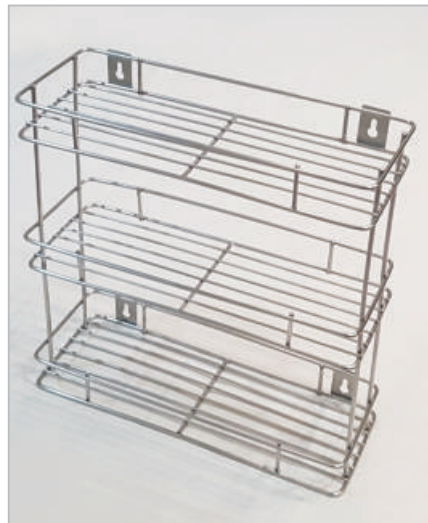

WINE GLASS HOLDER

Width	Depth	Height
14	6	3

FRUITY

S HOOK

KITCHEN RACK

Width					Depth	Height		
18	21	24	30	36	10	18	24	30

HELMET STAND

BASKET FITTING

2 SHELF - Round

Width	Depth	Height
12, 15, 18	6	14

3 SHELF - Round

Width	Depth	Height
12, 15, 18	6	21

2 SHELF - Square

Width	Depth	Height
16	6	11

3 SHELF - Square

Width	Depth	Height
16	6	17