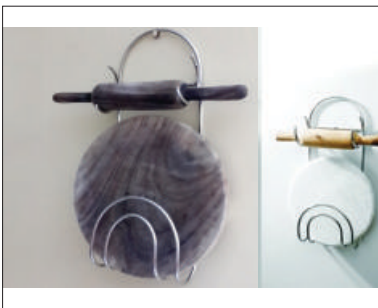

LAUNDRY BASKET

CLOTH BASKET

TROUSER & SAREE RACK

HOOK

PERFUME RACK

SHOE RACK

POINT					
2	4	6	8	10	12

Width		Depth	Height
12	15	6	4

CORNER

Width	Depth	Height / Shelves		
12	12	4/1	14/2	21/3

BATHROOM SHELF

Width	Depth	Height
12	6	22

WALL MOUNTED TRIPLE SHELF

Width	Depth	Height
9	6	22

RIGHT RACK

Width			Depth	Height
12	15	18	6	4

SHEET SHELF

Width			Depth	Height
12	15	18	6	4

LADLE CRADLE

Width	Depth	Height
19	3	15

ROLING PIN HOLDER

Width	Depth	Height
6	4	15

CYLINDER TROLLEY

Width	Depth	Height
12	15	18