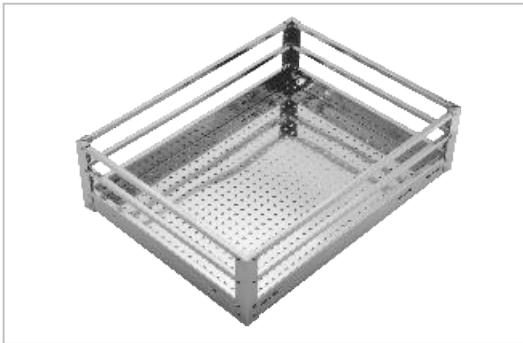

PLATE / THALI BASKET

Width	Depth	Height	
15	20	6	8
17	20	6	8
19	20	6	8
21	20	6	8

CUP & SAUCER BASKET

Width	Depth	Height
15	20	4
17	20	4
19	20	4
21	20	4

BASE MOUNTED PULLOUT

Width	Depth	2 Shelf	3 Shelf
4	20	18	21
6	20	18	21
8	20	18	21
10	20	18	21

MULTIPURPOSE PLAIN BASKET

Width	Depth	Height		
15	20	4	6	8
17	20	4	6	8
19	20	4	6	8
21	20	4	6	8

CUP & SAUCER BASKET

Width	Depth	Height
15	20	4
17	20	4
19	20	4
21	20	4

PERFORATED PARTITION BASKET

Width	Depth	Height		
15	20	4	6	8
17	20	4	6	8
19	20	4	6	8
21	20	4	6	8

PERFORATED CUTLERY

Width	Depth	Height
15	20	4
17	20	4
19	20	4
21	20	4

DISH RACK

Width	24, 28, 32, 36 inch
Depth	10 inch

GLASS & PLATE TRAY

Width	24, 26, 28, 30, 32, 34, 36 inch
Depth	10"

UNDER SINK BASKET

USE ME SHUTTER