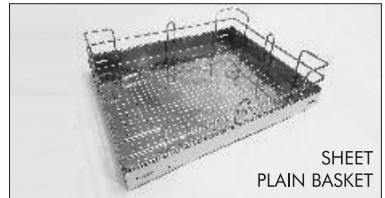

Size in Inches

PARTITION BASKET

Width	Depth	Height		
9	20	4	6	8
12	20	4	6	8
15	20	4	6	8
17	20	4	6	8
19	20	4	6	8
21	20	4	6	8

Size in Inches

PLATE BASKET

Width	Depth	Height
15	20	6
17	20	6
19	20	6
21	20	6

Size in Inches

THALI BASKET

Width	Depth	Height
15	20	8
17	20	8
19	20	8
21	20	8

Size in Inches

BASKET ATTACHMENTS

Partition Fitment

Plate & Thali Fitment

Saucer Fitment

Cutlery Fitment

Bottle Fitment

SHEET PLAIN BASKET

Width	Depth	Height		
15	20	4	6	8
17	20	4	6	8
19	20	4	6	8
21	20	4	6	8

SHEET PLAIN BASKET

SHEET PLATE BASKET

BOTTLE / GLASS BASKET

Width	Depth	Height	
15	20	4	6
17	20	4	6
19	20	4	6
21	20	4	6

Size in Inches

VEGETABLE BASKET

Width	Depth	Height
15	20	6
17	20	6
19	20	6
21	20	6

Size in Inches

CUP & SAUCER

Width	Depth	Height
15	20	4
17	20	4
19	20	4
21	20	4

Size in Inches

PVC CUTLERY