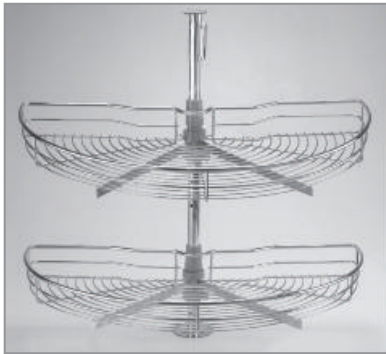

SIZE	
7 X 11	SMALL
8 X 13	MEDIUM
10 X 15	LARGE

GRAIN TROLLEY

Width	Depth	Height
15	20	12
17	20	12
19	20	12
21	20	12

Grain Trolley Mechanism (Frame)

Bottle Pullout Mechanism (Frame)

SIDE MOUNTING PULLOUT

Width			Depth	Height
4	6	8	20	18 / 2s
4	6	8	20	21 / 3s

PULLOUT 2 SHELF

Width	Depth	Height
4	20	18
6	20	18
8	20	18
10	20	18

BASE MOUNTED PULLOUT 3 SHELF

Width	Depth	Height
4	20	21
6	20	21
8	20	21
10	20	21

CAROUSEL ¾ Round

Dia	Carcase
18	20 x 20
20	22 x 22
22	24 x 24
24	26 x 26
26	28 x 28
28	30 x 30
30	32 x 30

CAROUSEL-½ Round

Dia	Carcase
18	20 x 20
20	22 x 22
22	24 x 24
24	26 x 26
26	28 x 28
28	30 x 30
30	32 x 30

CAROUSEL-Full Round

Dia	Carcase
18	20 x 20
20	22 x 22
22	24 x 24
24	26 x 26
26	28 x 28
28	30 x 30
30	32 x 30

CABINET POLE SYSTEM

Size : 24", 27" | 3 inch Adjustable

S. CAROUSEL

Inner Car Case : 33 x 20 inches
 Height : 24" / 28"
 2 Shelves

Features

- Twin corner base cabinet & blind corner Swing-out system
- Makes blind corners accessible
- Unique swinging motion swivels both shelves out at the same time.
- Left or right hand use.
- Available with scalea silver powder - coated baskets
- Includes twin mechanism, 2 shelves, and instructions. Cabinet not included