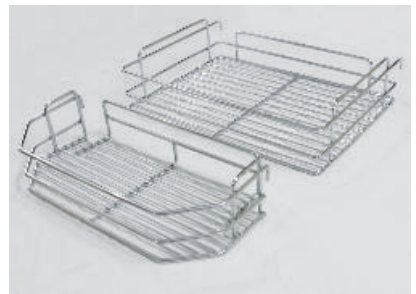

UNIVERSAL MAGIC CORNER

Width (In Inches) : 26"
 Depth (In Inches) : 21"
 Height (In Inches) : 24"

Features

Compatible with right & left corners
 Maximum utilization of corner space
 Heavy in design to carry maximum load
 Chrome plated baskets annealed for stress relief.

MAGIC CAROUSEL

Inner Carousel
 (In Inches) : 34 x 34
 Height in inches : 24 - 28
 SS Basket : 6 Pcs.

Features

Maximum utilization of corner space
 fully accessible corner unit.
 Epoxy Coated frame.
 Evershine chromium plated basket.
 Height Adjustable upto 6 inches.
 Easy to install

Premium Perforated Basket

Sheet Basket

Wire Basket

PANTRY

Specifications :

Height : 4ft - 5ft - 6ft - 7ft

Dept : 20"

Carcase : 450mm