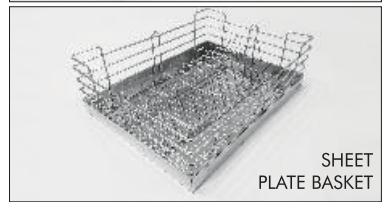

THALI BASKET

Width	Depth	Height
15	20	8
17	20	8
19	20	8
21	20	8

Size in Inches

BASKET ATTACHMENTS

Partition Fitment

Plate & Thali Fitment

Saucer Fitment

Cutlery Fitment

Bottle Fitment

SHEET PLAIN BASKET

Width	Depth	Height		
15	20	4	6	8
17	20	4	6	8
19	20	4	6	8
21	20	4	6	8

SHEET PLAIN BASKET

SHEET PLATE BASKET

BOTTLE / GLASS BASKET

Width	Depth	Height	
15	20	4	6
17	20	4	6
19	20	4	6
21	20	4	6

Size in Inches

VEGETABLE BASKET

Width	Depth	Height
15	20	6
17	20	6
19	20	6
21	20	6

Size in Inches

CUP & SAUCER

Width	Depth	Height
15	20	4
17	20	4
19	20	4
21	20	4

Size in Inches

PVC CUTLERY