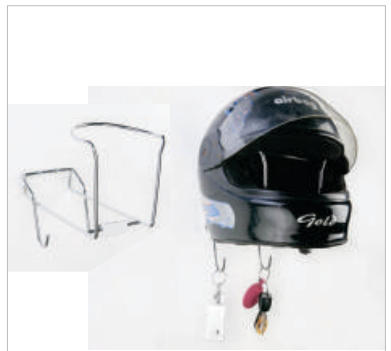

WINE GLASS HOLDER

Width	Depth	Height
14	6	3

FRUITY

S HOOK

KITCHEN RACK

Width					Depth	Height		
18	21	24	30	36	10	18	24	30

HELMET STAND

BASKET FITTING