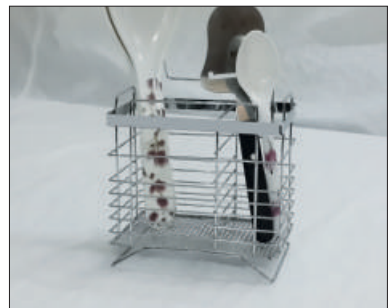

SHEET SHELF

Width			Depth	Height
12	15	18	6	4

LADLE CRADLE

Width	Depth	Height
19	3	15

ROLING PIN HOLDER

Width	Depth	Height
6	4	15

CYLINDER TROLLEY

Width	Depth	Height
12	15	18

CUTLERY STAND

Width	Depth	Height
19	3	15

KITCHEN KEEPER

Width	Depth	Height
12	6	12

DOUBLE / TRIPLE SHELVES

Width	Depth	Height / Shelves		
14	6	4/1	14/2	21/3

KITCHEN ORGANIZER

Width	Depth	Height
18	12	19