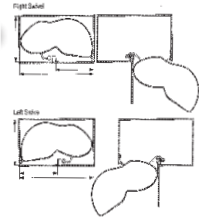

CAROUSEL-½ Round

Dia	Carcase
18	20 x 20
20	22 x 22
22	24 x 24
24	26 x 26
26	28 x 28
28	30 x 30
30	32 x 30

CAROUSEL-Full Round

Dia	Carcase
18	20 x 20
20	22 x 22
22	24 x 24
24	26 x 26
26	28 x 28
28	30 x 30
30	32 x 30

CABINET POLE SYSTEM

Size : 24", 27" | 3 inch Adjustable

S. CAROUSEL

Inner Car Case : 33 x 20 inches
 Height : 24" / 28"
 2 Shelves

Features

- Twin corner base cabinet & blind corner Swing-out system
- Makes blind corners accessible
- Unique swinging motion swivels both shelves out at the same time.
- Left or right hand use.
- Available with scalea silver powder - coated baskets
- Includes twin mechanism, 2 shelves, and instructions. Cabinet not included

UNIVERSAL MAGIC CORNER

Width (In Inches) : 26"
 Depth (In Inches) : 21"
 Height (In Inches) : 24"

Features

Compatible with right & left corners
 Maximum utilization of corner space
 Heavy in design to carry maximum load
 Chrome plated baskets annealed for stress relief.

MAGIC CAROUSEL

Inner Carousel
 (In Inches) : 34 x 34
 Height in inches : 24 - 28
 SS Basket : 6 Pcs.

Features

Maximum utilization of corner space
 fully accessible corner unit.
 Epoxy Coated frame.
 Evershine chromium plated basket.
 Height Adjustable upto 6 inches.
 Easy to install