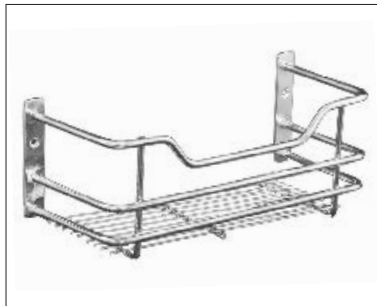

Available Type : Tall unit & Medium Tall Unit

Load : 50 Kgs.

Width : 16"

Cabinet Size : 450mm

Fitting Accessories :

- Stainless Steel Basket Chrome Plated
- Frame Adjustable
- Top & Bottom Runner (Full Extension)
- 'T' Bar
- 'C' Clamp

LAUNDRY BASKET

CLOTH BASKET

TROUSER & SAREE RACK

HOOK

PERFUME RACK

SHOE RACK

POINT					
2	4	6	8	10	12

Width		Depth	Height
12	15	6	4