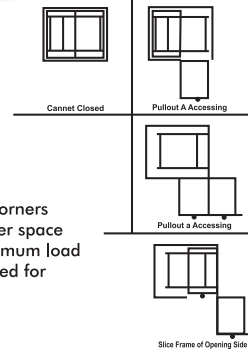

CABINET POLE SYSTEM

Size : 24", 27" | 3 inch Adjustable

S. CAROUSEL

Inner Car Case : 33 x 20 inches
 Height : 24" / 28"
 2 Shelves

Features

- Twin corner base cabinet & blind corner Swing-out system
- Makes blind corners accessible
- Unique swinging motion swivels both shelves out at the same time.
- Left or right hand use.
- Available with scalea silver powder - coated baskets
- Includes twin mechanism, 2 shelves, and instructions. Cabinet not included

UNIVERSAL MAGIC CORNER

Width (In Inches) : 26"
 Depth (In Inches) : 21"
 Height (In Inches) : 24"

Features

Compatible with right & left corners
 Maximum utilization of corner space
 Heavy in design to carry maximum load
 Chrome plated baskets annealed for stress relief.

MAGIC CAROUSEL

Inner Carousel
 (In Inches) : 34 x 34
 Height in inches : 24 - 28
 SS Basket : 6 Pcs.

Features

Maximum utilization of corner space
 fully accessible corner unit.
 Epoxy Coated frame.
 Evershine chromium plated basket.
 Height Adjustable upto 6 inches.
 Easy to install