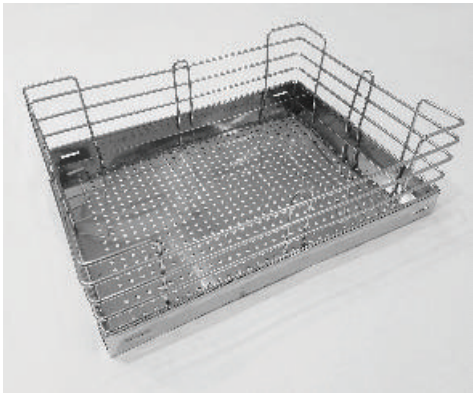

Size in Inches

PARTITION BASKET

Width	Depth	Height		
9	20	4	6	8
12	20	4	6	8
15	20	4	6	8
17	20	4	6	8
19	20	4	6	8
21	20	4	6	8

Size in Inches

PLATE BASKET

Width	Depth	Height
15	20	6
17	20	6
19	20	6
21	20	6

Size in Inches

THALI BASKET

Width	Depth	Height
15	20	8
17	20	8
19	20	8
21	20	8

Size in Inches

BASKET ATTACHMENTS

Partition Fitment

Plate & Thali Fitment

Saucer Fitment

Cutlery Fitment

Bottle Fitment

SHEET PLAIN BASKET

Width	Depth	Height		
15	20	4	6	8
17	20	4	6	8
19	20	4	6	8
21	20	4	6	8

SHEET PLAIN BASKET

SHEET PLATE BASKET

BOTTLE / GLASS BASKET

Width	Depth	Height	
15	20	4	6
17	20	4	6
19	20	4	6
21	20	4	6